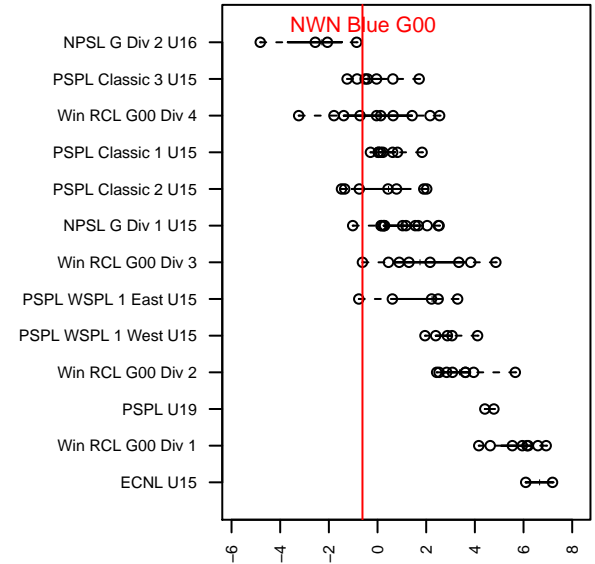

**attack and defense rating
relative to others at age
and all opponents in last 13 months**