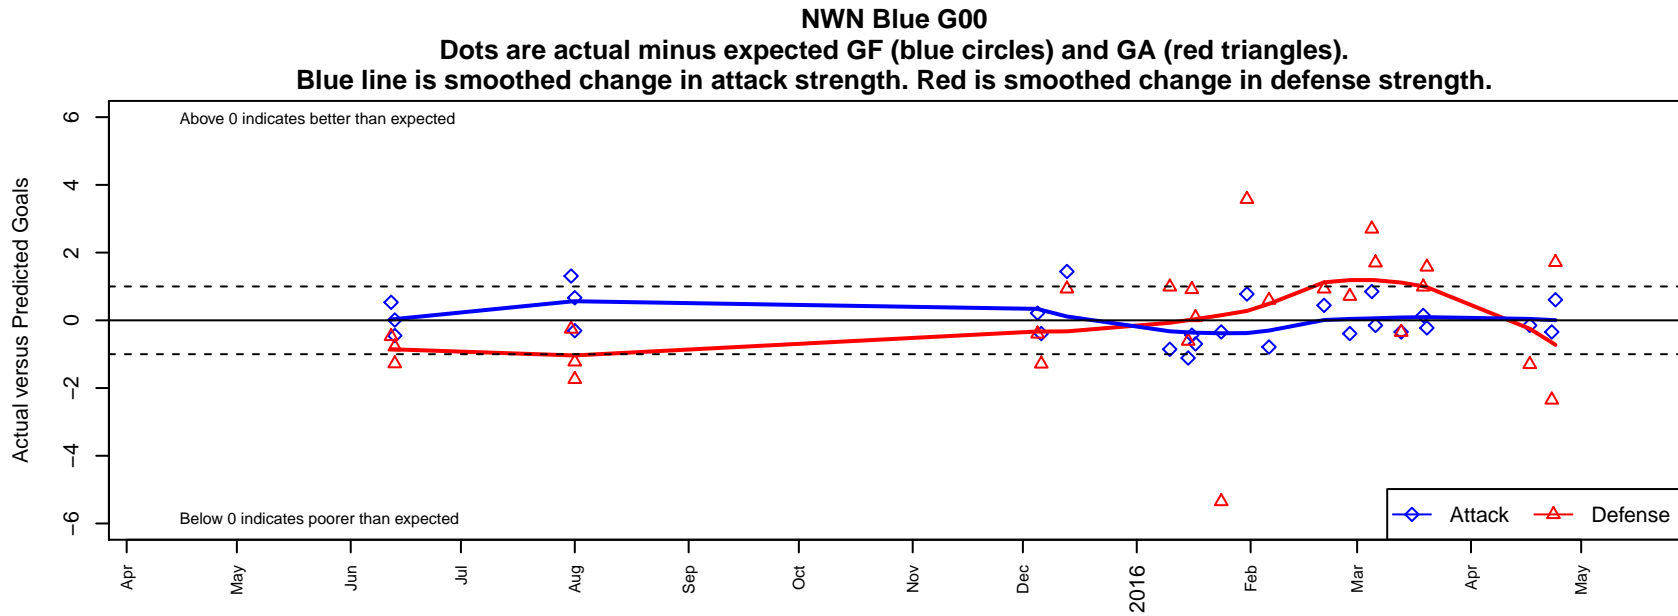

**attack and defense variance (black dot)
relative to other teams
and top 10 in region**

**attack and defense rating
relative to others at age
and all opponents in last 13 months**

NWN Blue G00

Northwest Nationals
Mountlake Terrace, WA
G00 total strength=1060
attack=2.37 defense=2.56
fall league = Win RCL G00 Div 3

alt names used:
NW Nationals G00 Blue
NWN G00 B Blue
NORTHWEST NATIONALS G00 BLUE (WA)
NWN GOO BLUE
NWN G00 B Blue
NWN G00 B Blue

Venues played:
2015 Starfire Spring Classic GU15
2015 WA Rush Cup GU15 Silver U15
2015 Win RCL G00 Div 3
2015 PacNW Winter Classic Premier II U15
2015 WYS Presidents Cup G00 Division 1