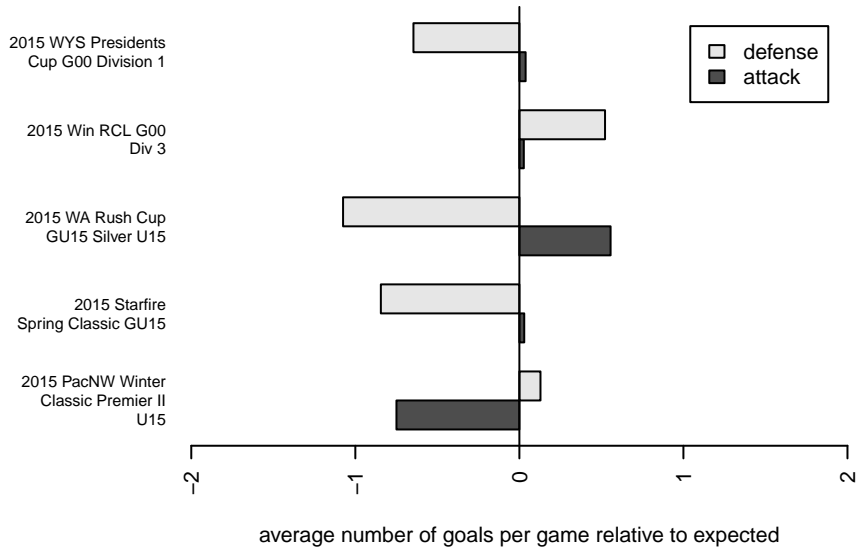

Performance relative to 13 month average